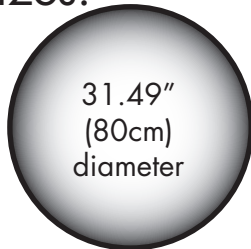

TD-TTRD-080